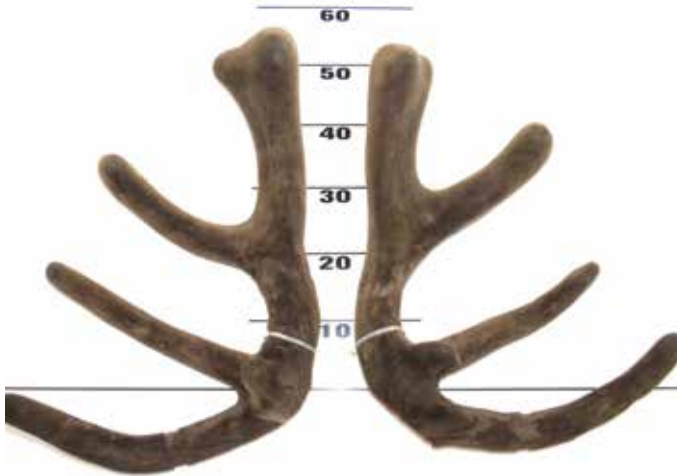

LOT 18 Netherdale 3 year old Elite Sire Stag

7.26 KG SA2/SA2LT