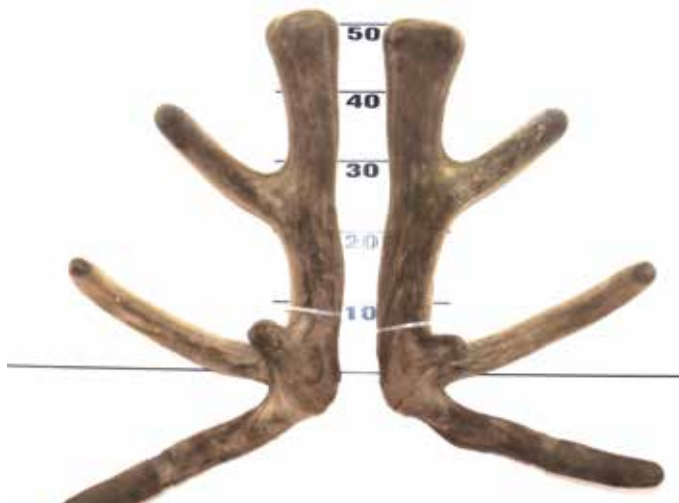

LOT 26 Netherdale 3 year old Elite Sire Stag

7.02 KG SA2

**ORANGE
120/14**