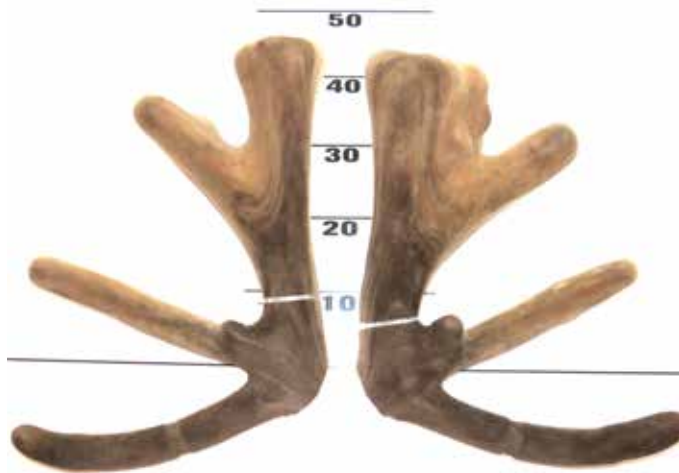

LOT 14 Netherdale 3 year old Elite Sire Stag

8.72 KG SA2

**ORANGE
340/14**

HENSHAW

RILEY

12 186

MAIDEN HIND

NO DNA

Performance Data:

Body Weight

Weaning: 42 kg
12 month 107 kg
24 month 151 kg

Sale Weight:

Breeding Values

MVW +3.37 kg
W12 - 4.82 kg
Velvet Weights
2 yr 6.70 kg SA2
3 yr 8.72 kg SA2

Comments: Big head, massive tops.

Double trez on a Henshaw stag out of a maiden hind.

Top weight 2 year old velvet and second heaviest 3 year old head.

Excellent velvet breeding value!

Purchaser ..... Price: .....