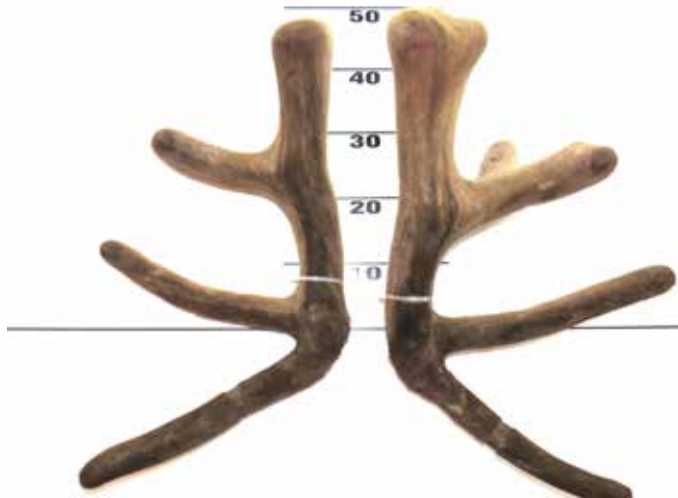

LOT 19 Netherdale 3 year old Elite Sire Stag

7.50 KG SA2

**ORANGE
169/14**

RILEY

HARLEM

11 136

08 207

BONHOMME

303

05 325

02 020

Performance Data:

Body Weight

Weaning: 48 kg
12 month 100 kg
24 month 161 kg

Sale Weight:

Breeding Values

MVW +2.33 kg
W12 +0.38 kg
Velvet Weights
2 yr 4.10 kg SA2
(cut very early)
3 yr 7.50 kg SA2

**Comments: Very good velvet weight.
Double trez one side.
The two year old velvet was clean. Very
good velvet genetics with Harlem in the
background.
Strong tynes with good placement.**

Purchaser ..... Price: .....