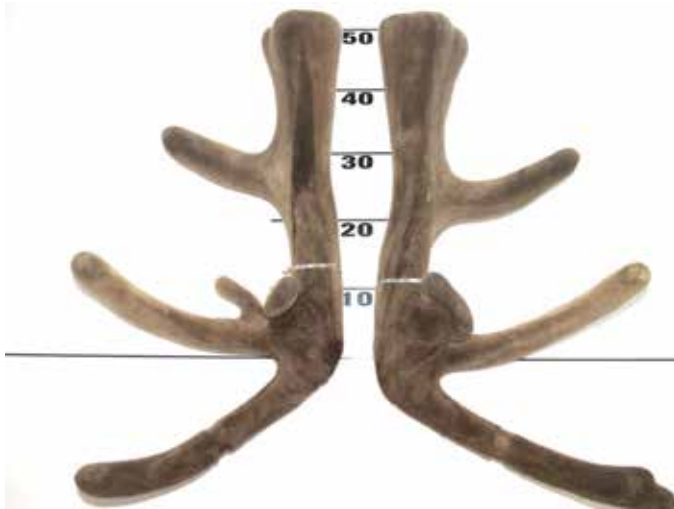

Tyne placement is very good. Nice dark velvet.

Purchaser Price:

LOT 21 Netherdale 3 year old Elite Sire Stag

8.16 KG SA2

**ORANGE
192/14**

Performance Data:

Body Weight

Weaning: 48 kg
12 month 101 kg
24 month 148 kg