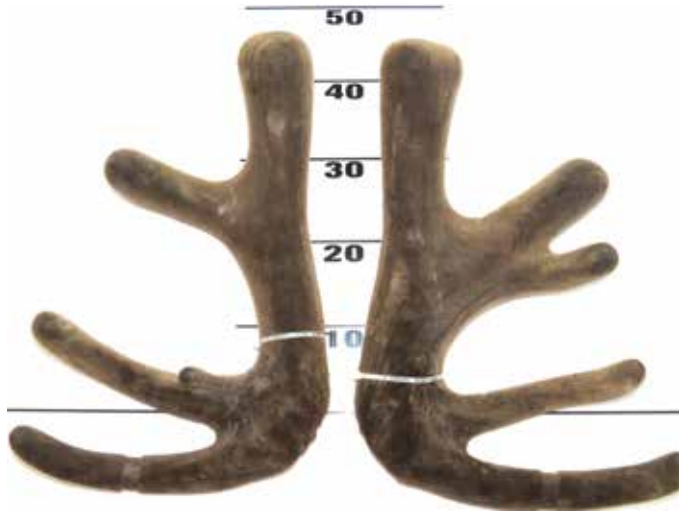

LOT 20 Netherdale 3 year old Elite Sire Stag

6.90 KG SA2