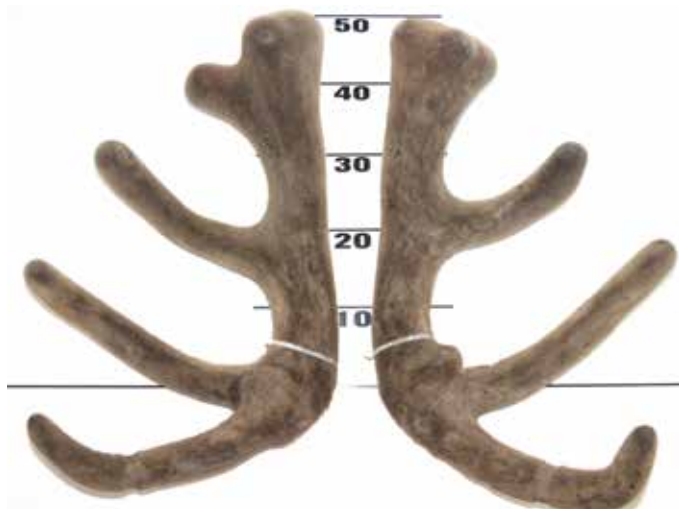

LOT 12 Netherdale 3 year old Elite Sire Stag

7.94 KG SA2/SA2 LT