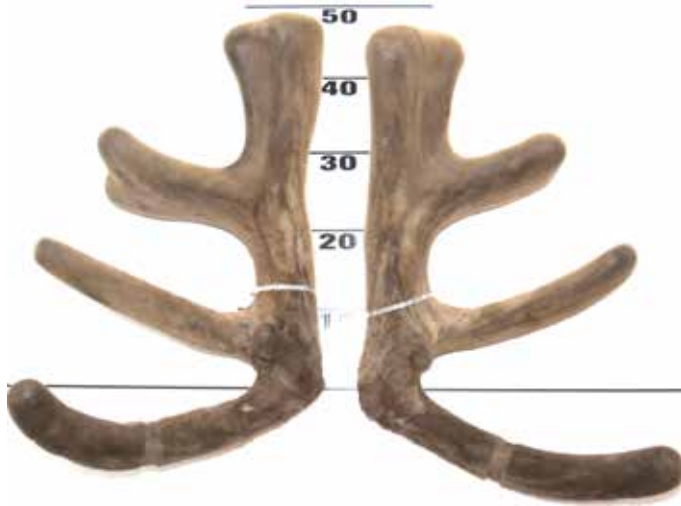

NO DNA

Performance Data:

Body Weight

Weaning: 42 kg
12 month 107 kg
24 month 151 kg

Sale Weight:

Breeding Values

MVW +3.37 kg
W12 - 4.82 kg
Velvet Weights
2 yr 6.70 kg SA2
3 yr 8.72 kg SA2

Comments: Big head, massive tops.

Double trez on a Henshaw stag out of a maiden hind.

Top weight 2 year old velvet and second heaviest 3 year old head.

Excellent velvet breeding value!

Purchaser Price:

LOT 15 Netherdale 3 year old Elite Sire Stag