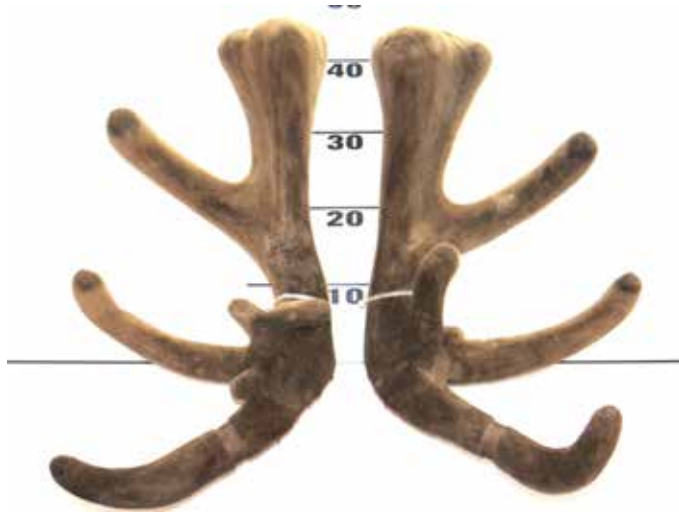

LOT 27 Netherdale 3 year old Elite Sire Stag

7.32 KG SA2