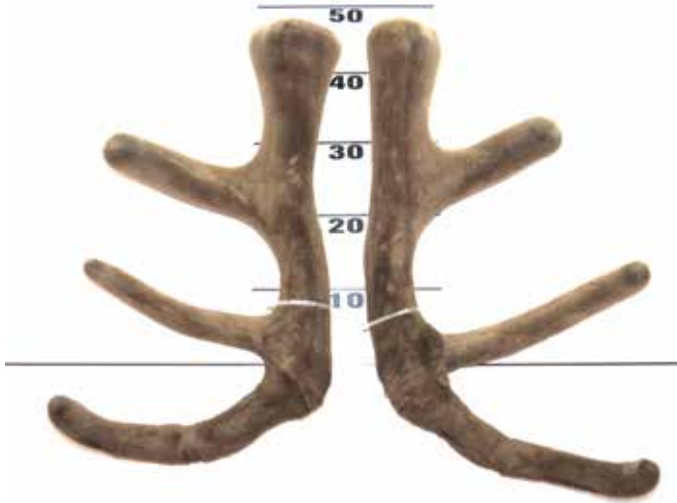

LOT 9 Netherdale 3 year old Elite Sire Stag

7.00 KG SA2

**ORANGE
157/14**