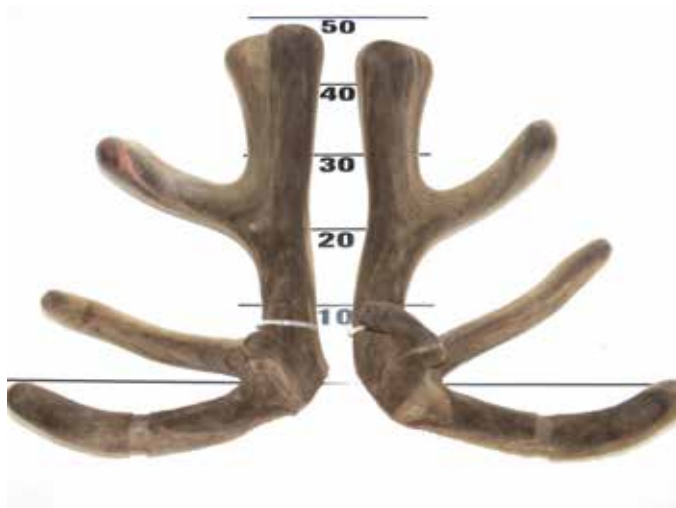

LOT 23 Netherdale 3 year old Elite Sire Stag

6.90 KG SA2

**ORANGE
148/14**

RILEY

HARLEM

11 069

08 252

ARGUS

98 011

Performance Data:

Body Weight

Weaning: 40 kg
12 month 107 kg
24 month 146 kg

Sale Weight:

Breeding Values

MVW +1.89 kg
W12 - 2.68 kg
Velvet Weights
2 yr 4.32 kg SA2
3 yr 6.90 kg SA2

Comments: A very tidy head, strong trez, with good tyne length/strength and balance. A really nice velvet head. Background with heaps of velvet genetics.

Purchaser ..... Price: .....