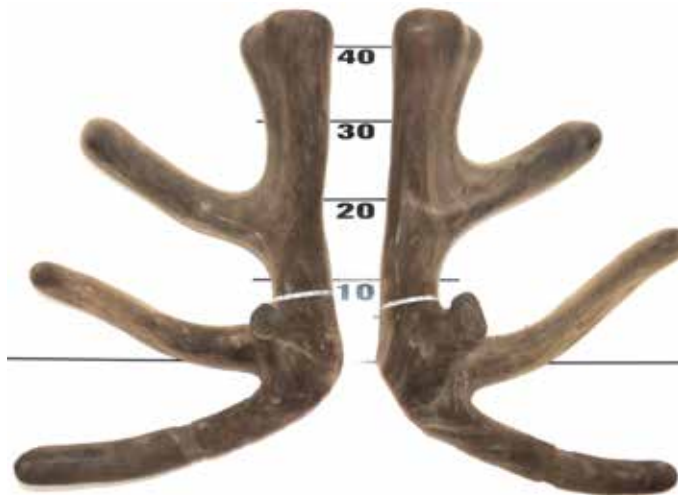

LOT 22 Netherdale 3 year old Elite Sire Stag