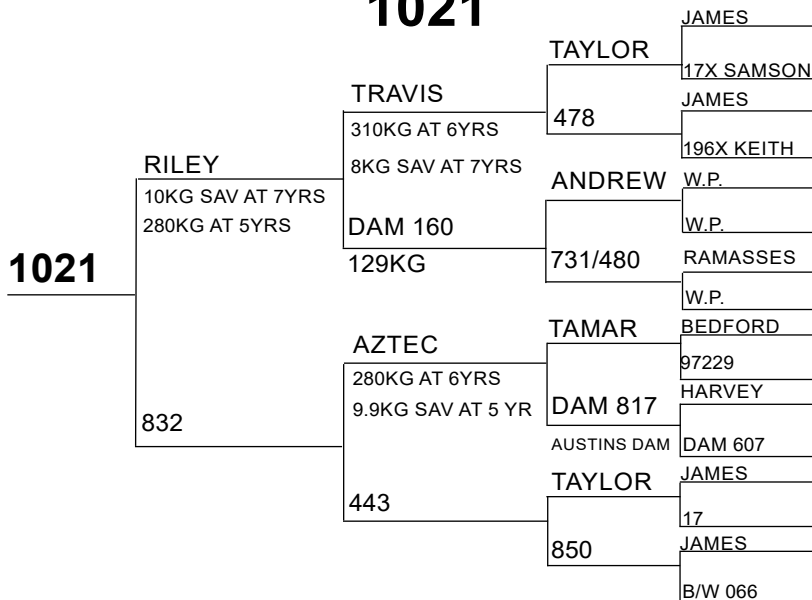

SIRE REFERENCE

1021

John Kempthorn's comments at the Windermere Sale:

"1021 is by our star Warnham sire Riley out of a first calving Aztec daughter. He is growing an extremely strong head with massive beam thickness."

5 year velvet weight: 8.60kg SA2