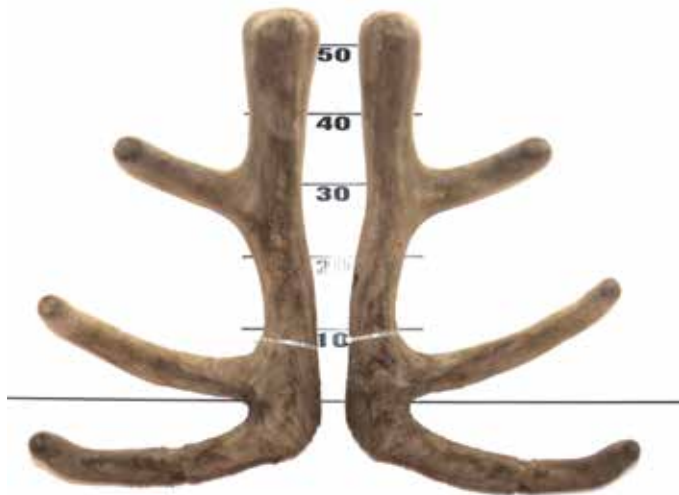

LOT 6 Netherdale 3 year old Elite Sire Stag

7.22 KG SA2

**ORANGE
1/14**

HARLEM

MILESTONE

08 043

DAM OF LOT 10
2014 SALE

00 166

ARMANI

98 264

MAGIC

89 641

TOP HIND

Performance Data:

Body Weight

Weaning: 60 kg
12 month 138 kg
24 month 196 kg

Sale Weight:

Breeding Values

MVW + 1.85kg
W12 + 5.99kg
Velvet Weights
2 yr 5.00 kg SA2
3 yr 7.22 kg SA2

**Comments: Nice big stag,
excellent velvet pedigree.
Very tidy velvet, great length,
tyne placement and tyne length.**

Purchaser ..... Price: .....