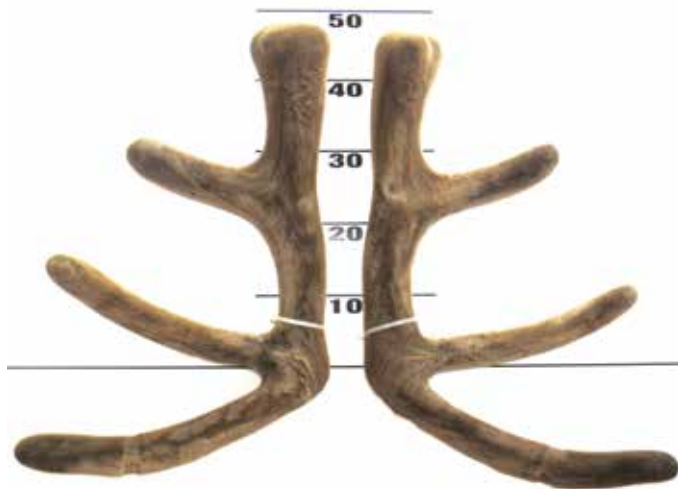

LOT 25 Netherdale 3 year old Elite Sire Stag

6.80 KG SA2