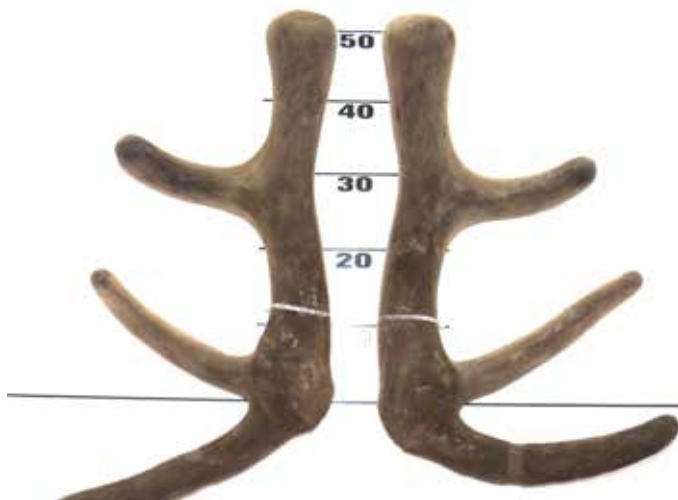

LOT 24 Netherdale 3 year old Elite Sire Stag

7.26 KG SA2

**ORANGE
156/14**